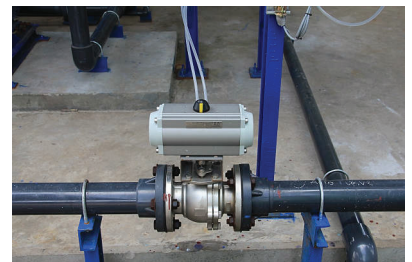

VALVES

Brass Ball Valves | Gate Valves | Check Valves | Foot Valves | Float Valves |
Bib Cock Valves | Y-Strainer Valves

AVAILABLE BRANDS

- **Brass Ball Valves:** Screwed, available from pressure range 16, 25 & 40 bar, ranging from sizes 1/4" to 4"
- **Brass Gate Valves:** Available in Check Valve Vertical & Swing Types, ranging from sizes 1/2" to 4"
- **Foot Valves:** Available in Full Brass & Net types, ranging from sizes 1/2" to 4"
- **Float Valves:** Available in PVC & Brass materials, ranging from 1/2" to 4"
- **Brass Bib Cock & Y-Strainer Valves:** Also available

INSTRUMENTATION

Pressure Gauges | Diaphragm Seal Gauges | Block Bleed Valves
| Instrumentation Ferrule Fittings | Needle Valves

AVAILABLE BRANDS **SANDVIK** (SWEDEN)

- **Pressure & Diaphragm Seal Gauges:** Available in MS & SS 316 materials, Bottom & Back connections available in bar, psi, KPA & MPA, ranging from dial sizes 1-1/2" to 6"
- **Solenoid Valves:** Available in 5/2 & 3/2 port. Block & Bleed Valves also available. Manifolds ranging from sizes 1/4" to 1"
- **Stainless Steel Ferrule Fittings & High pressure Needle valves:** Available in 3000 psi & 6000 psi