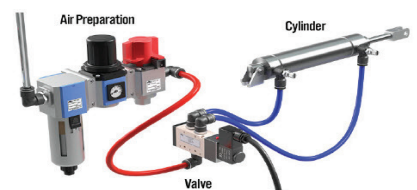

PNEUMATICS

FRL Units | PU Tubes & Coils | Push Fittings | Solenoid Valves | Quick Release Couplings

FRL Units

Push Fittings:
Plastic & Metal

Solenoid Valves: Single,
Double & Diaphragm Type

PU Tubes, Nylon Tubes
& Coils

Quick Release Couplings

Pneumatic Cylinders

AVAILABLE BRANDS

FESTO

Pneumatics
AUTOMATION
innovating for optimal quality & value

LÜDECKE

Parker

- FRLs: FRL Combination units with High Pressure Regulators ranging from sizes 1/2" to 2"
- Push Fittings: Available in Plastic (mm), PVC, Metal, Inch, ranging from sizes 1/2" to 1"
- Solenoid Valves: Available in 5/2 & 3/2 ports in Single, Double, Pilot & Mechanical Valves ranging from sizes 1/4" to 1/2"
- Tubes & Coils: Available in Polyurethane, Nylon & PTFE Teflon material with Fittings ranging from sizes 4mm to 16mm
- Quick Release Couplings: Available in Socket Male, Socket Female, Hose End, Plug Male, Plug Female, Hose End ranging from sizes 1/4" to 1/2"