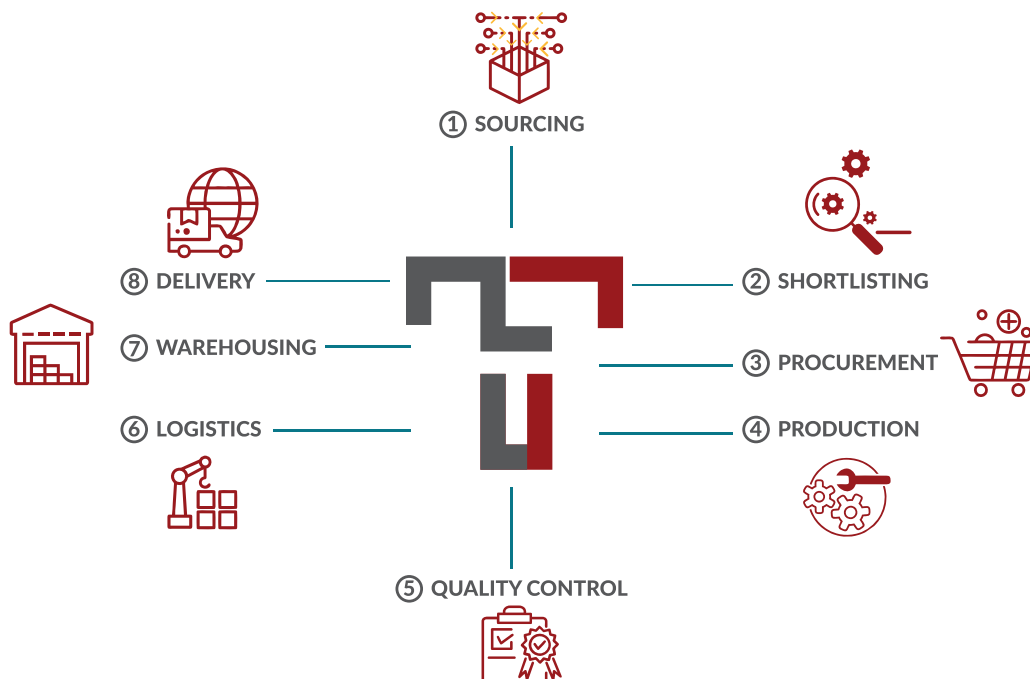

We stock and distribute products such as Hydraulic Hoses, Fittings, Pneumatics, Pipe Fittings, Flanges, Valves, Instrumentation Fittings and their accessories, related to oil & gas, ship building, petrochemicals & construction industry in Qatar.

Our Mission is to provide "Engineering Solutions" so that we can help you in designing this world a better way and together we can bring "Engineering to Success".

At Torque we have a wide range of Industrial Products with employees having significant engineering knowledge helps us to provide cutting edge solutions and cater the customer with proper requirements and solutions.

Pursuing and following strong Business Ethics, the founders hail from reputed business family that has been fulfilling customers needs for over 3 generations. Torque aims to continue this long term vision of partnering with customers as they fulfill their business ambitions.

Being Qatar based, gives us a strategic advantage to serve customers' requirements across the region. We also have our own delivery system which helps us to deliver material with swiftness and efficiency across Qatar.

Each Torque product comes with a guarantee of a brand. Our Product range has been built after extensive research, life cycle testing and bench marking. We are committed to quality assurance and is followed with rigour at each stage of Process cycle as mentioned below,